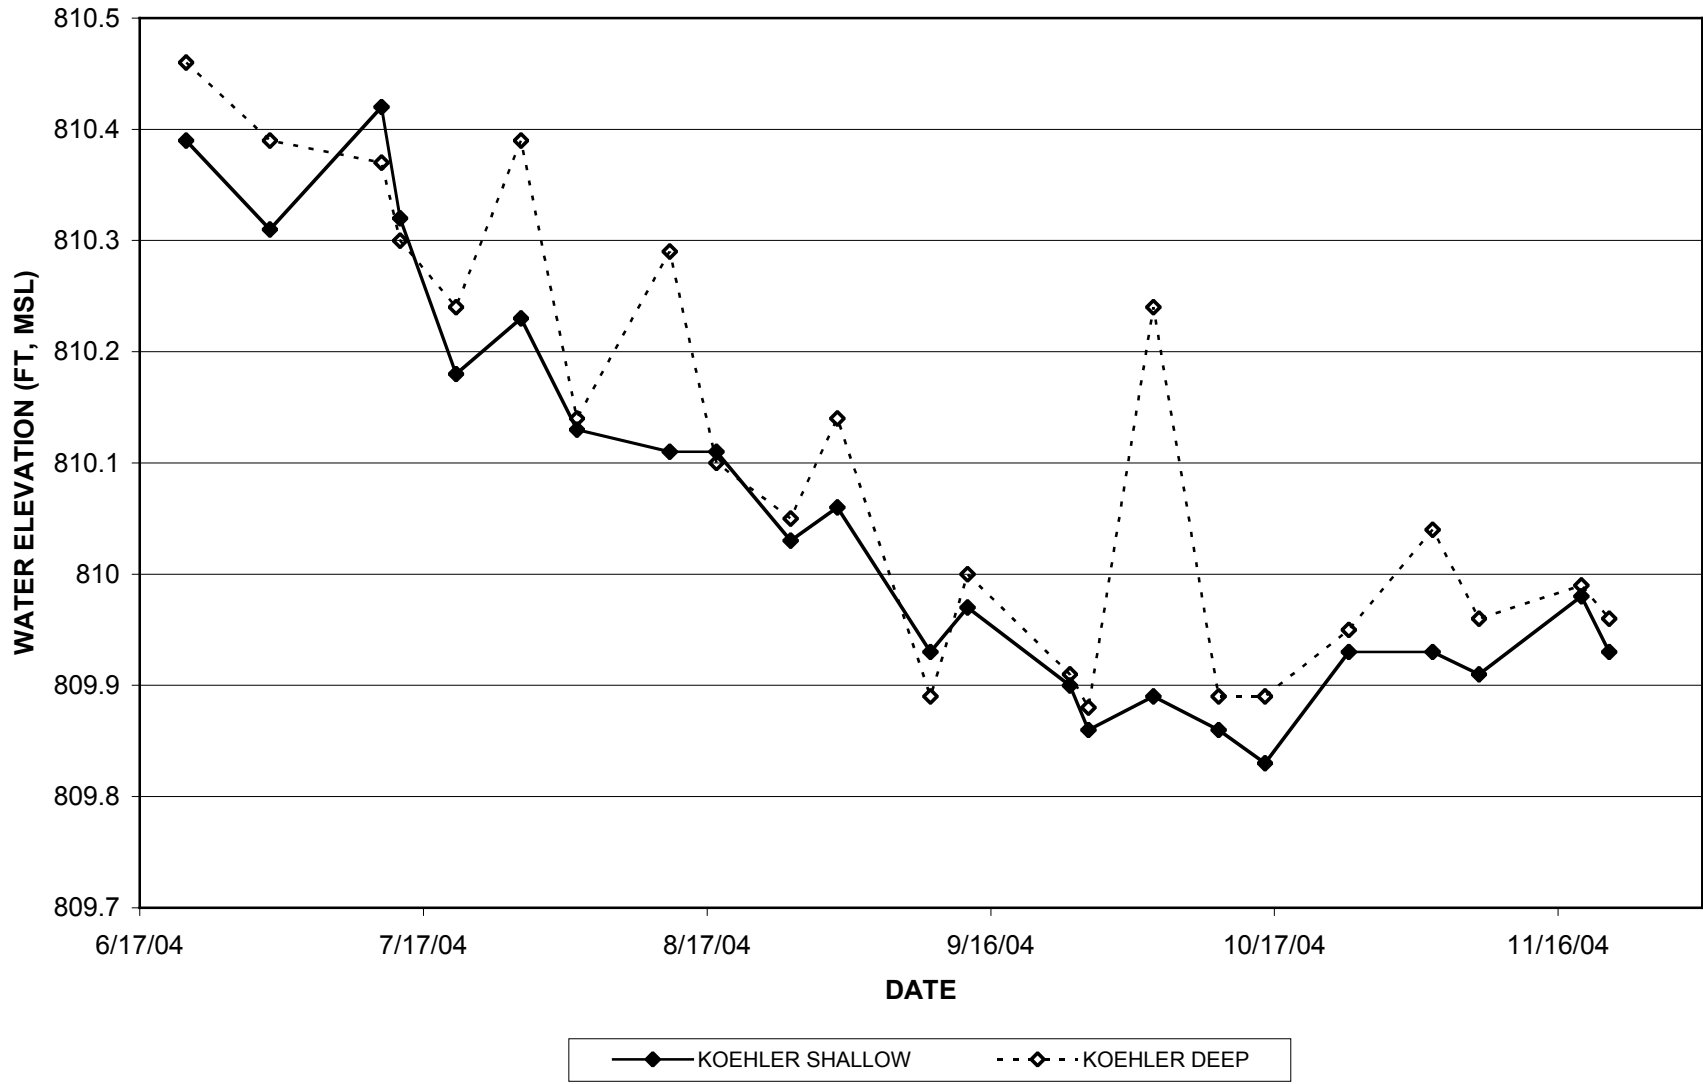

KOEHLER WATER LEVELS

BITTER WATER LEVELS